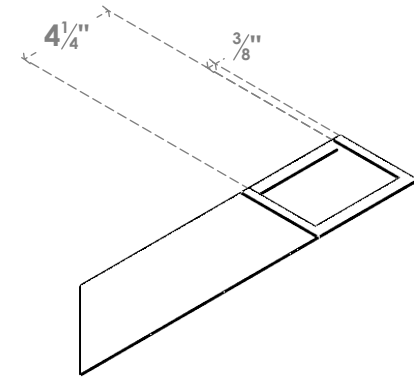

ITEM NUMBER: BRCPC050X12000X1200TRA

5"W X 12"D X 12"H TRADITIONAL ARCHITECTURAL GRADE PVC CLOSED BRACE

SIDE PROFILE

FRONT PROFILE

ISOMETRIC

EKENA MILLWORK
2300 WEST MAIN ST.
CLARKSVILLE, TX 75426
TOLL FREE: 866-607-0453
WWW.EKENAMILLWORK.COM