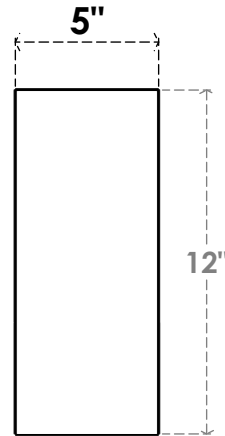

ITEM NUMBER: BRCPC050X12000X1200TRA

5"W X 12"D X 12"H TRADITIONAL ARCHITECTURAL GRADE PVC CLOSED BRACE

SIDE PROFILE

FRONT PROFILE

ISOMETRIC

EKENA MILLWORK
2300 WEST MAIN ST.
CLARKSVILLE, TX 75426
TOLL FREE: 866-607-0453
WWW.EKENAMILLWORK.COM