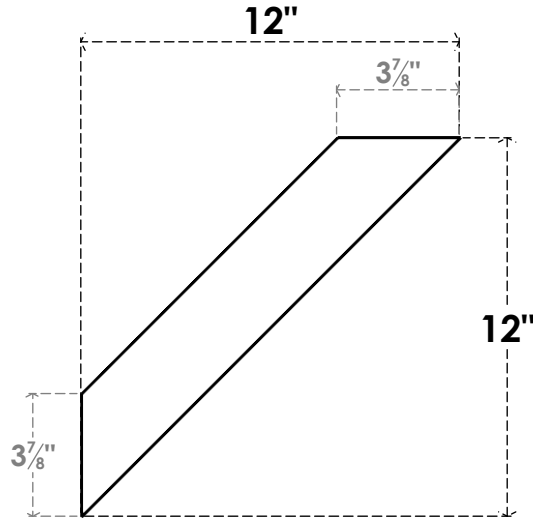

ITEM NUMBER: BRCPC050X12000X1200TRA

5"W X 12"D X 12"H TRADITIONAL ARCHITECTURAL GRADE PVC CLOSED BRACE

SIDE PROFILE

FRONT PROFILE

ISOMETRIC

EKENA MILLWORK
2300 WEST MAIN ST.
CLARKSVILLE, TX 75426
TOLL FREE: 866-607-0453
WWW.EKENAMILLWORK.COM